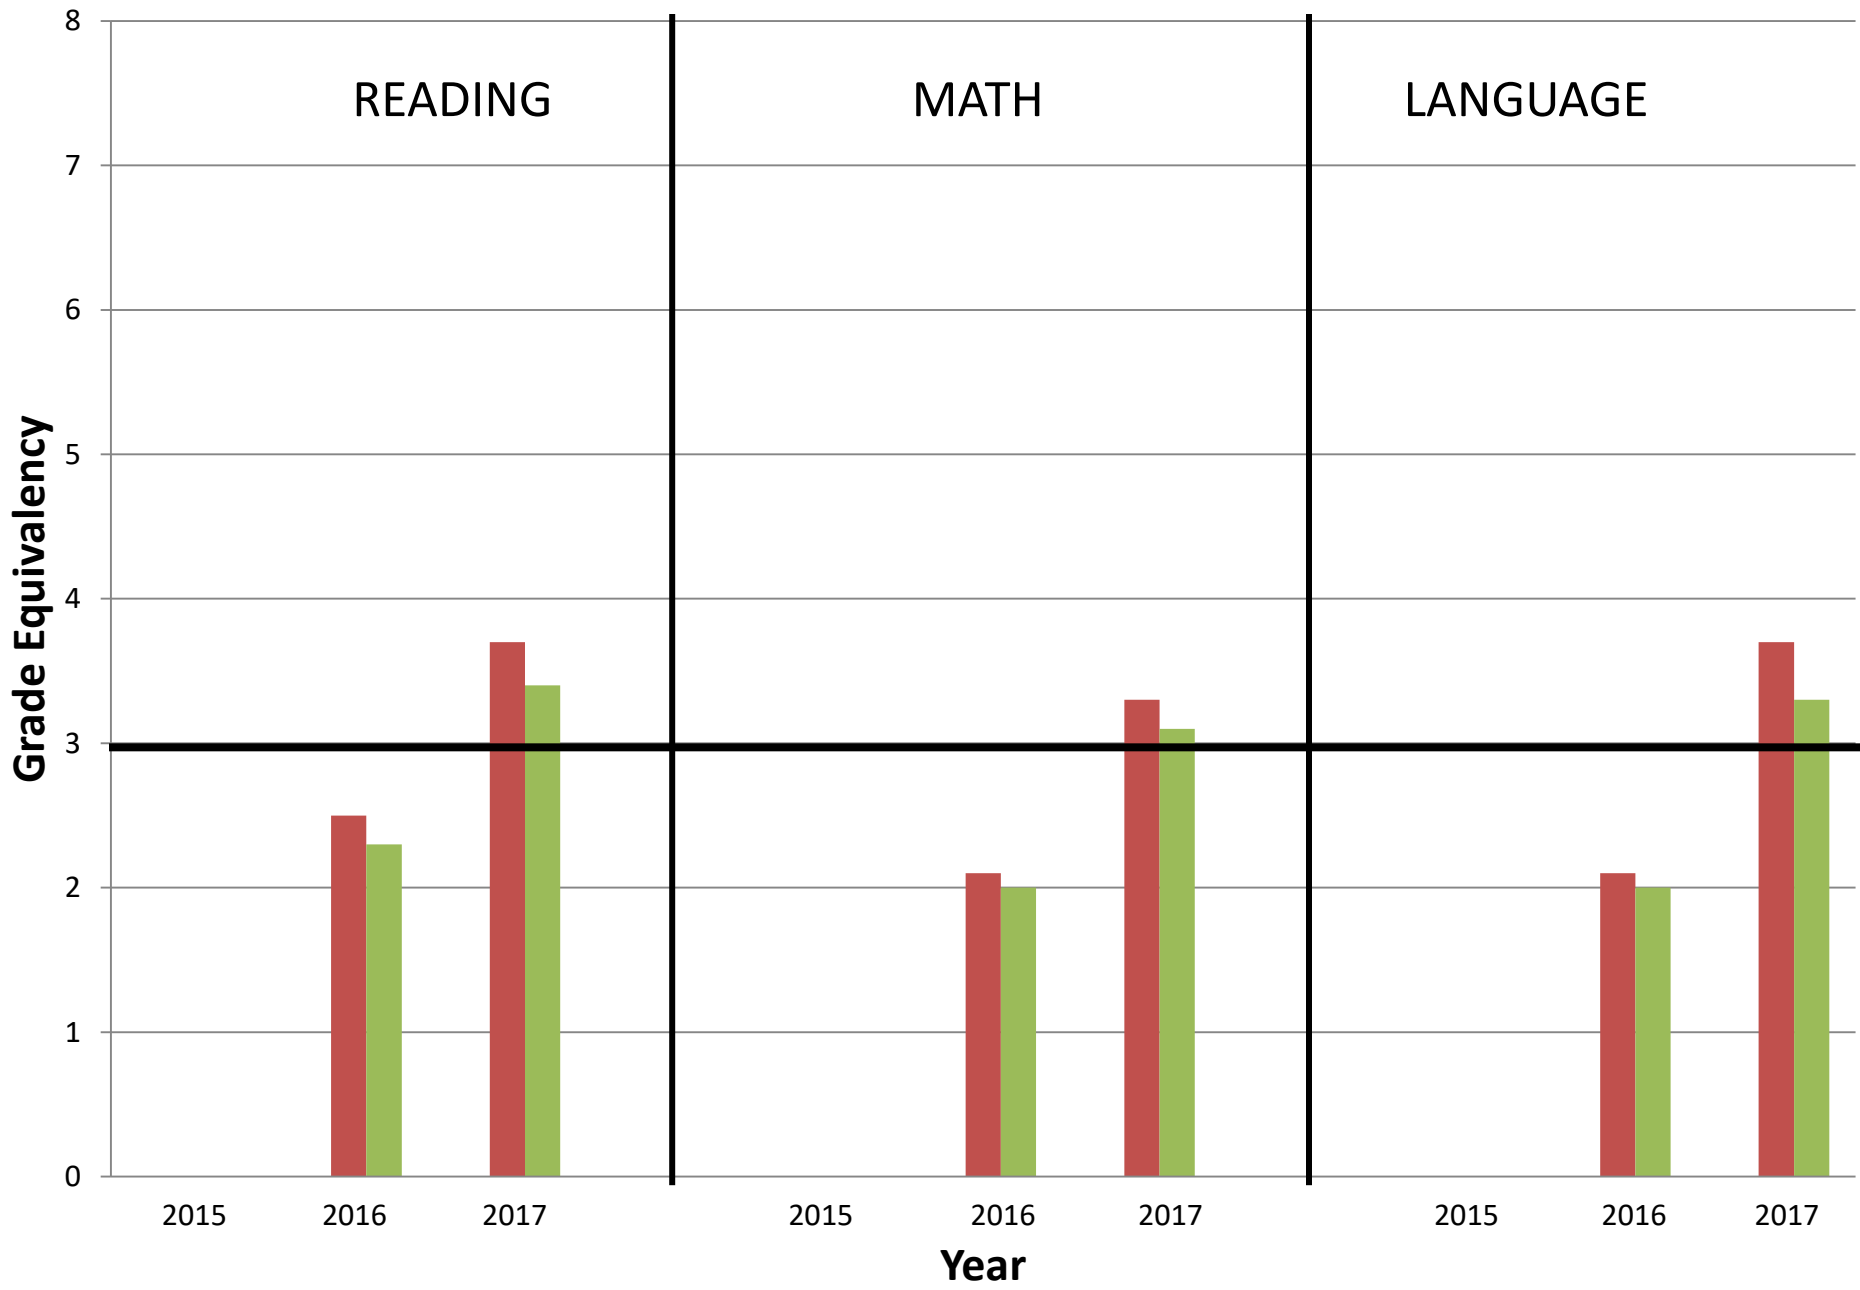

Iowa Test Data Growth By Grade Level 2015-2017

Presenter: Diane Meza
Vice Principal-Curriculum

Key

= St. Mary-Basha Students

= Diocesan Student Average

Second Grade IA Growth 2017

Third Grade IA Growth 2017