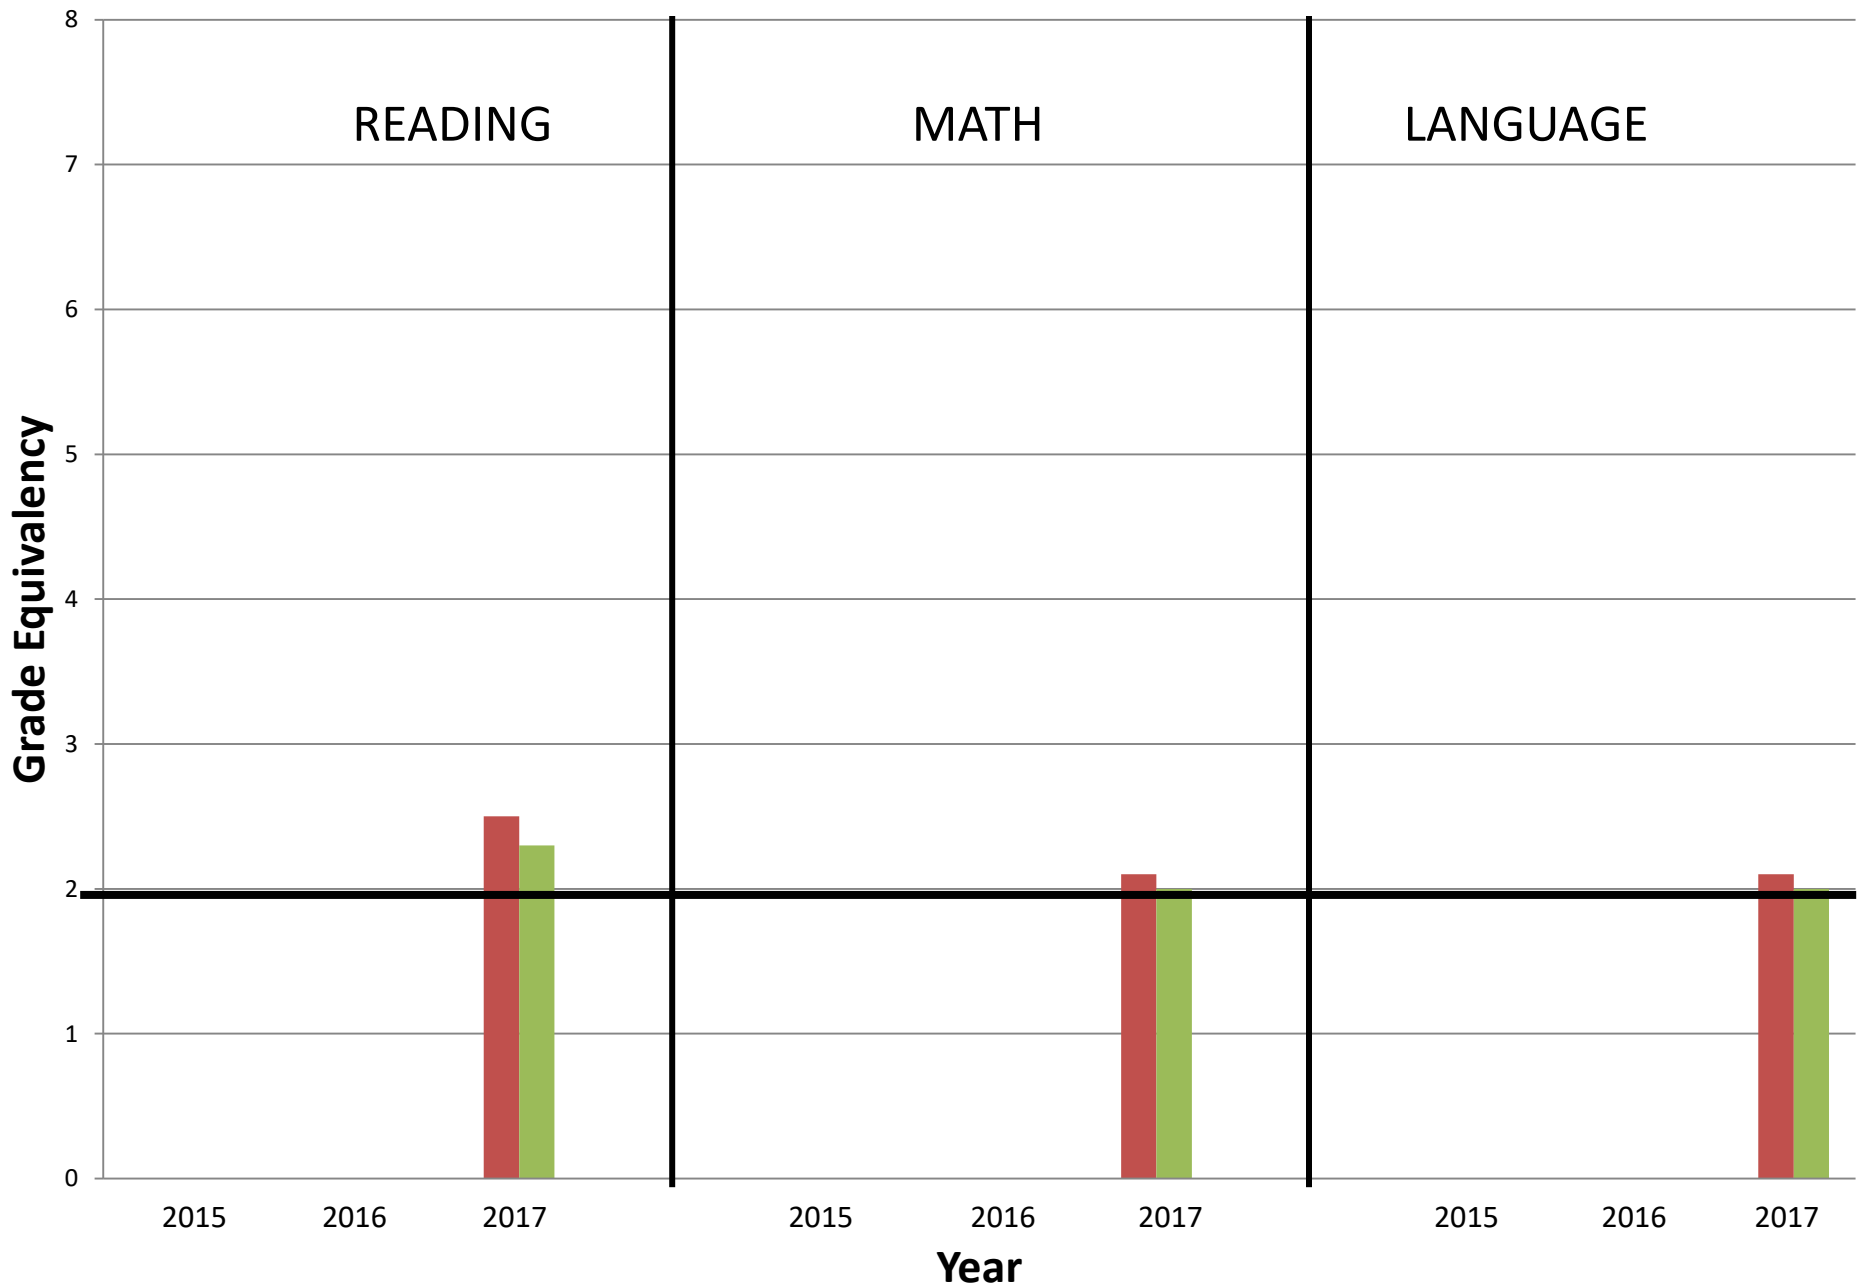

Iowa Test Data Growth By Grade Level 2015-2017

Presenter: Diane Meza
Vice Principal-Curriculum

Key

= St. Mary-Basha Students

= Diocesan Student Average

Second Grade IA Growth 2017

Third Grade IA Growth 2017