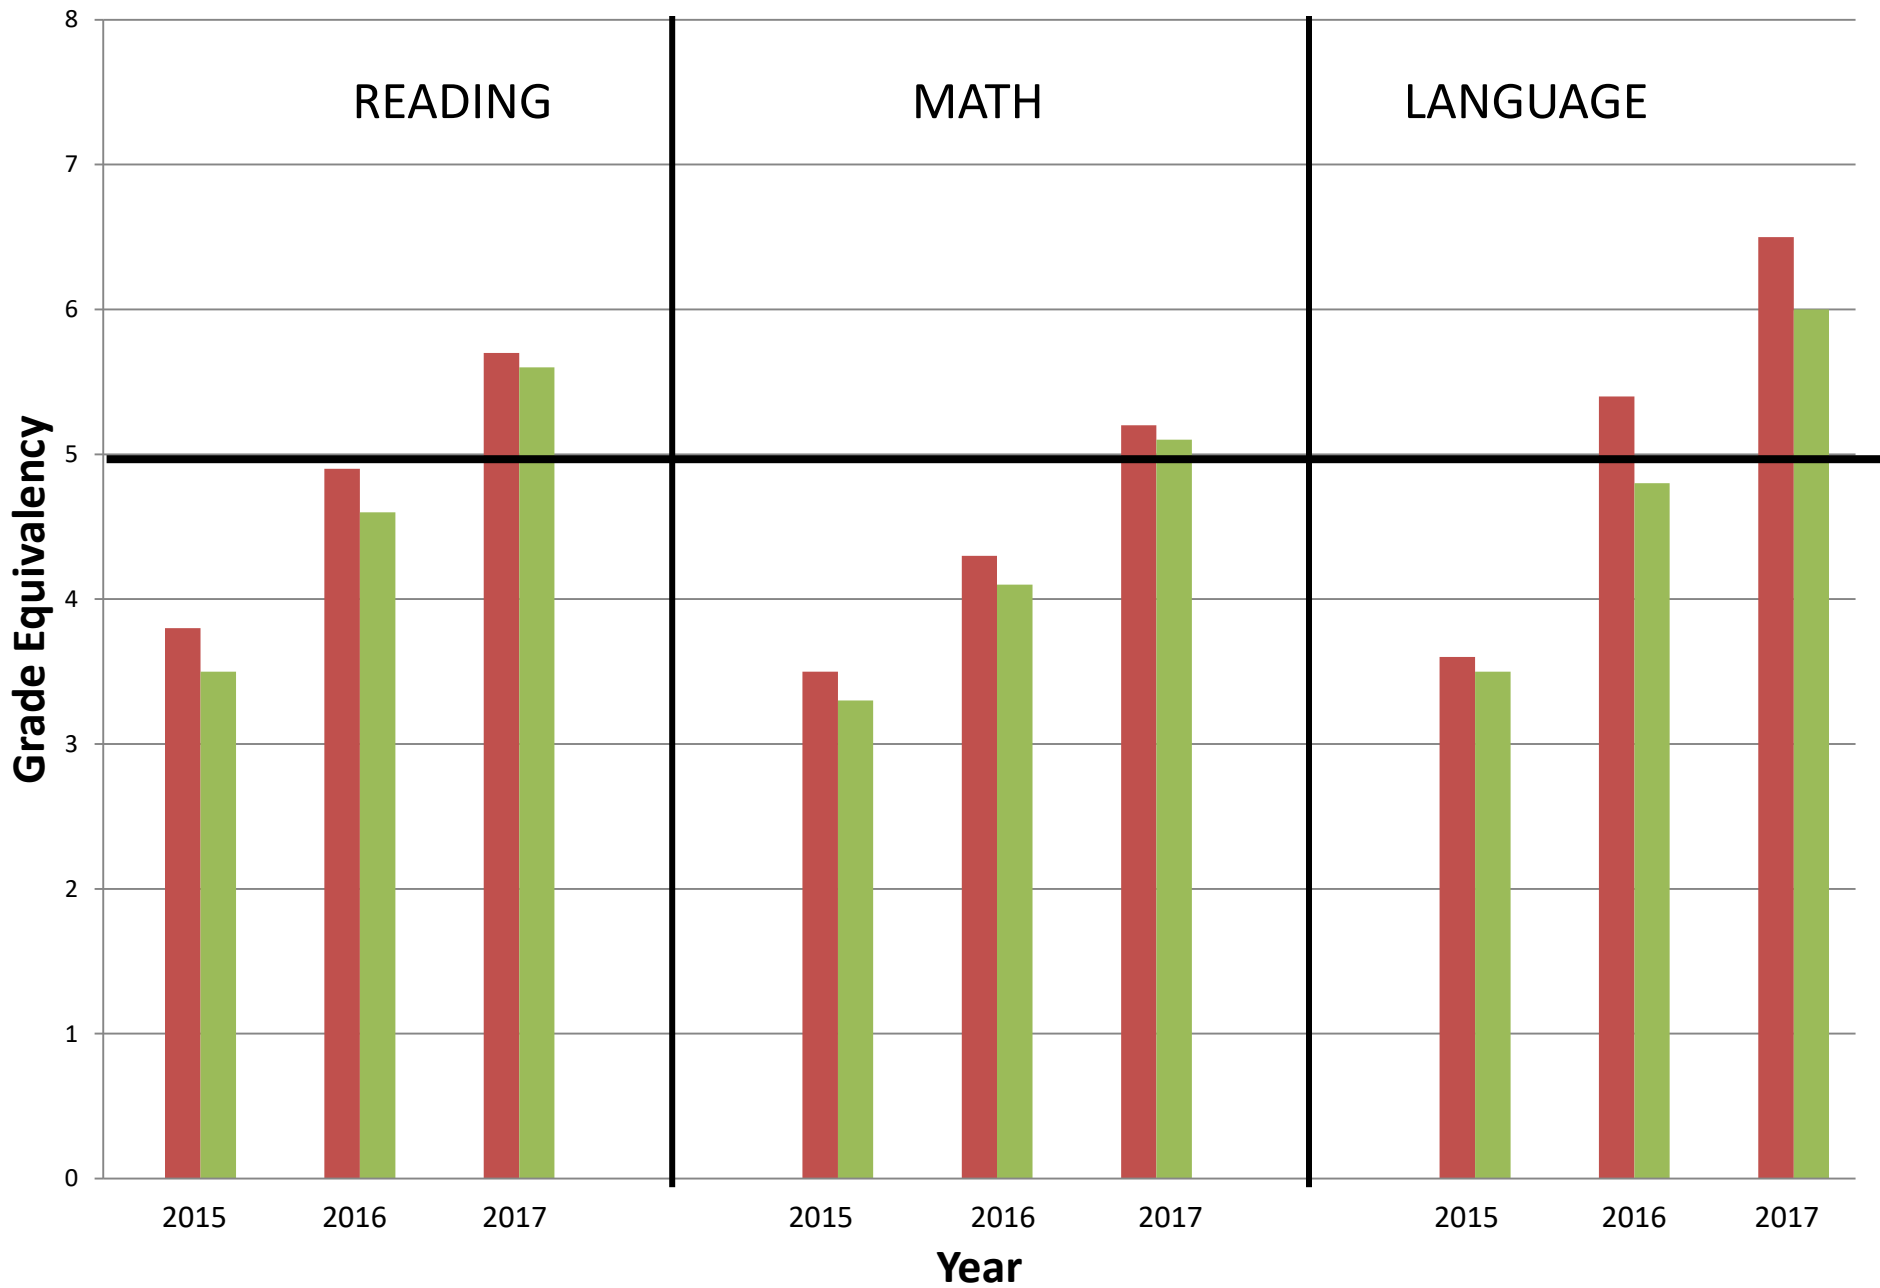

Fifth Grade IA Growth 2017