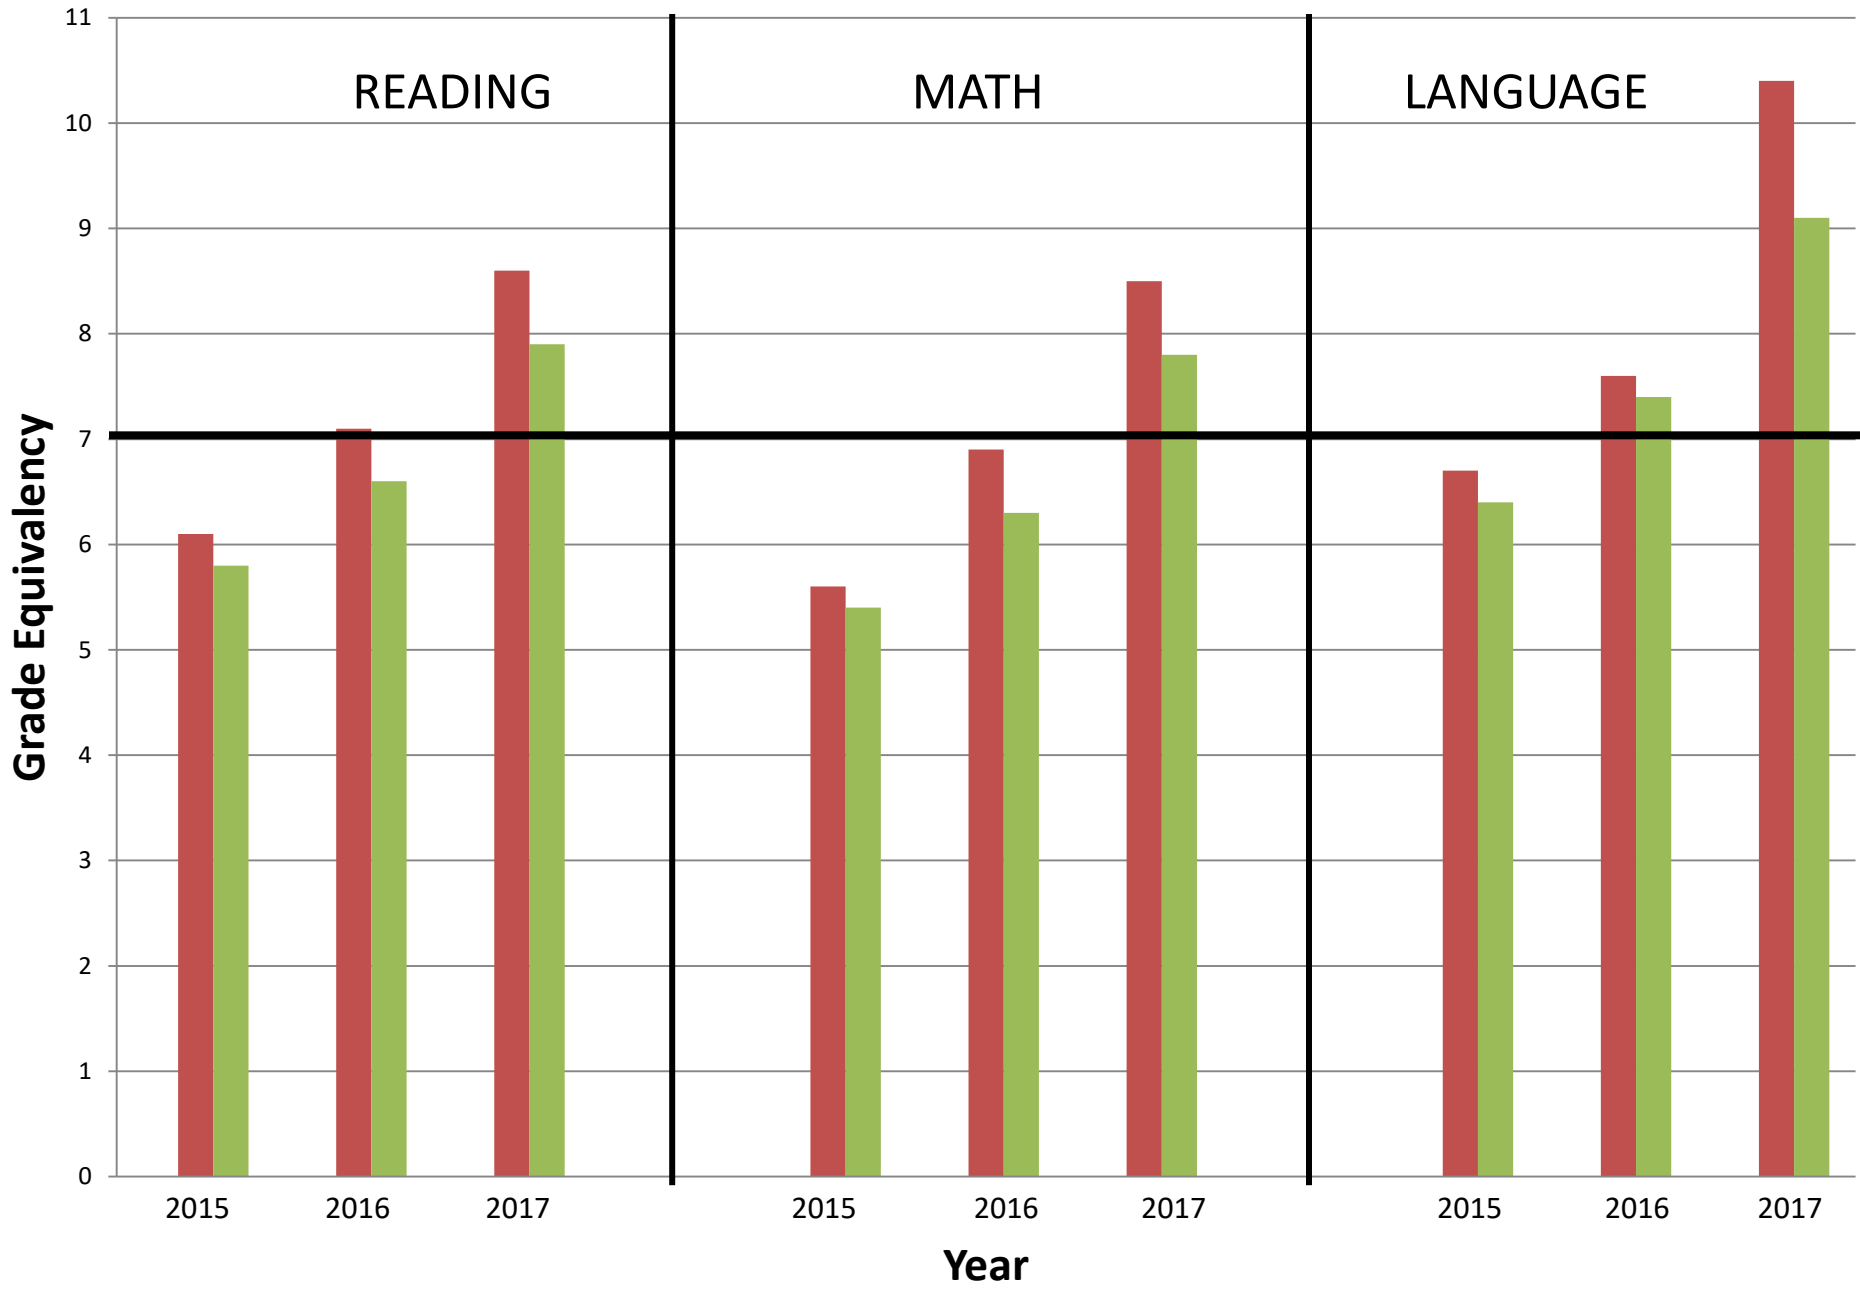

Iowa Test Data Growth By Grade Level 2015-2017

Presenter: Diane Meza
Vice Principal-Curriculum

Key

= St. Mary-Basha Students

= Diocesan Student Average

Second Grade IA Growth 2017

Third Grade IA Growth 2017

Fourth Grade IA Growth 2017

Fifth Grade IA Growth 2017

Sixth Grade IA Growth 2017

Seventh Grade IA Growth 2017

Eighth Grade IA Growth 2017

THANK YOU!

www.woodstock.com