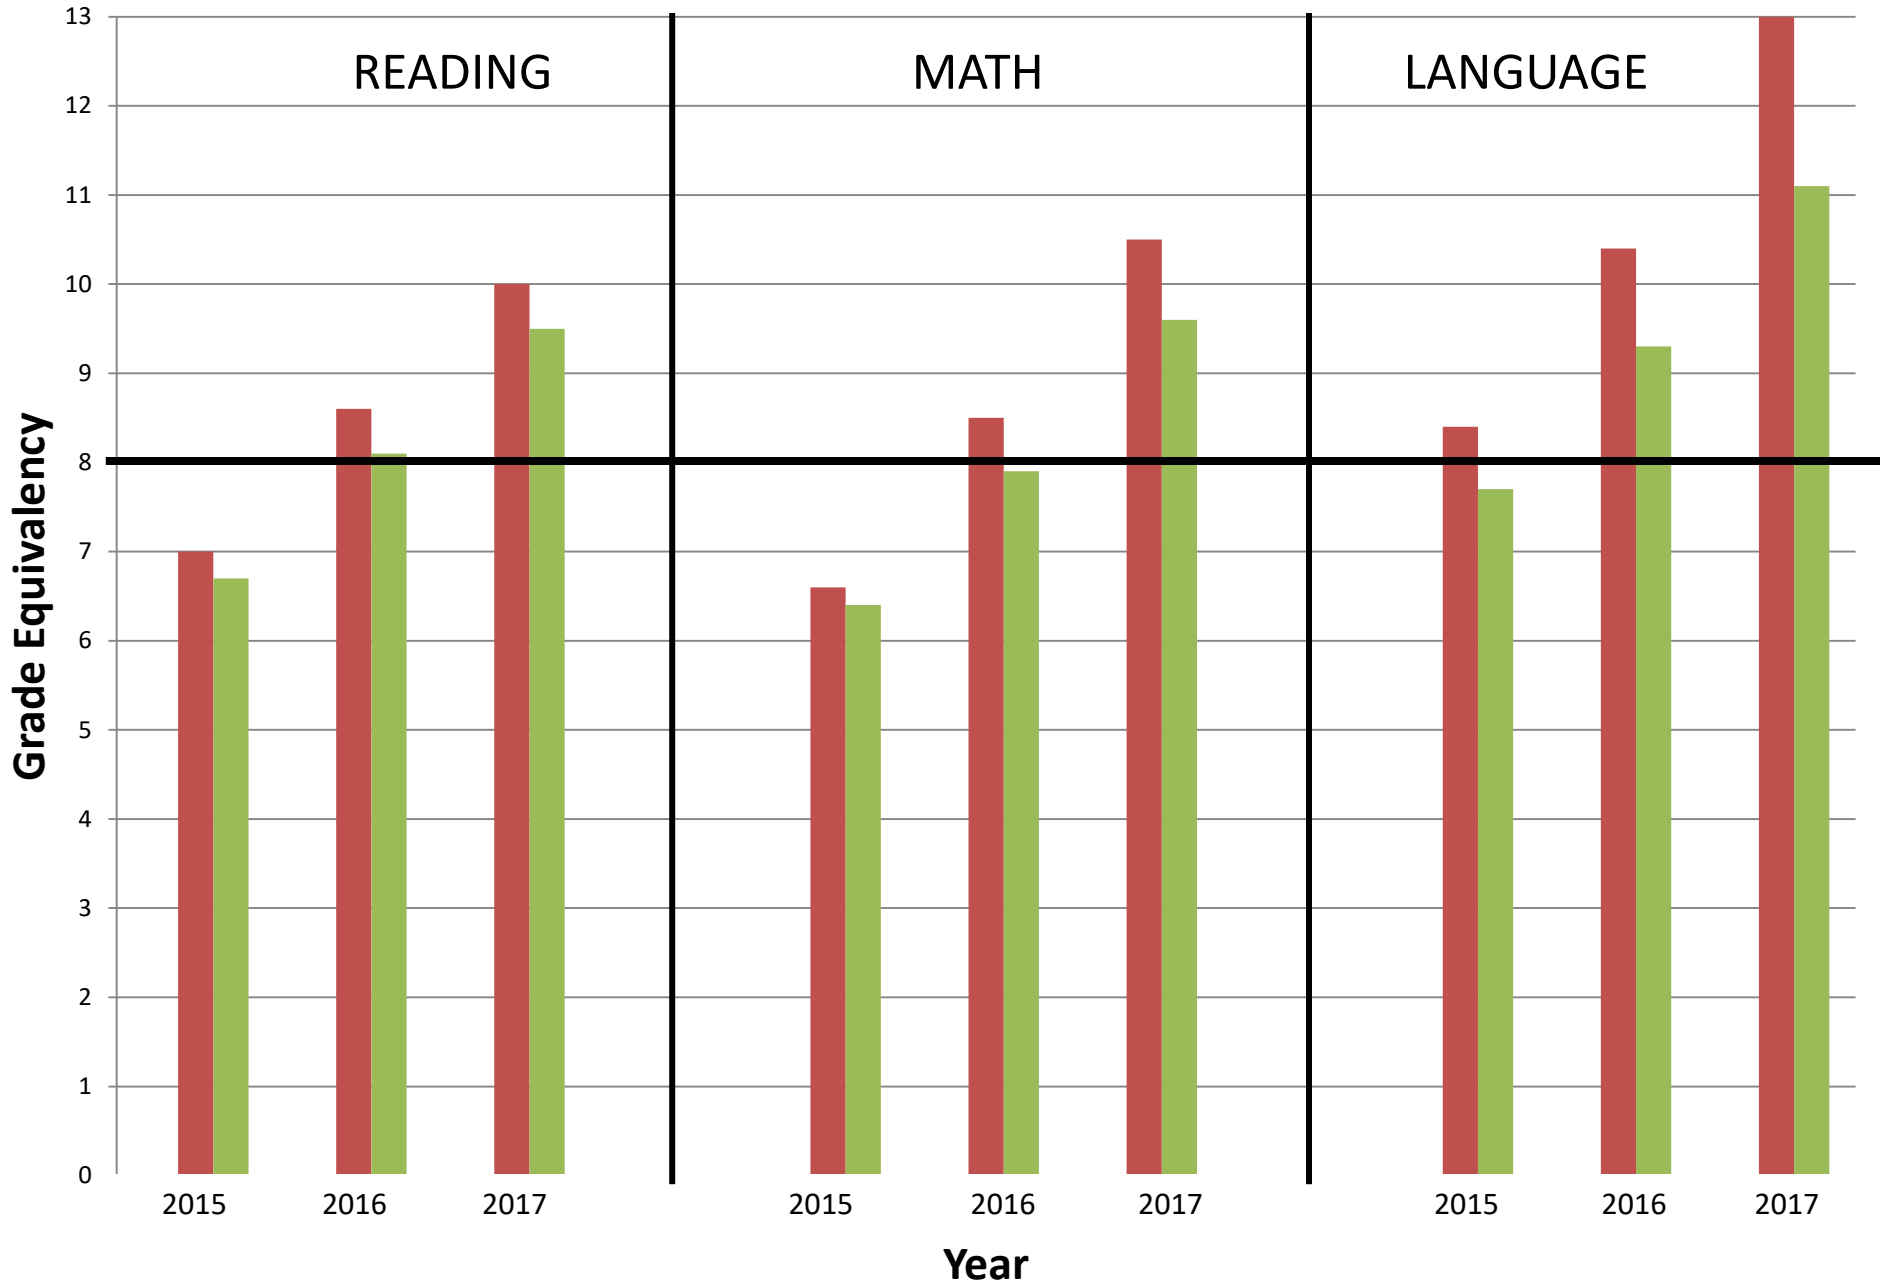

Iowa Test Data Growth By Grade Level 2015-2017

Presenter: Diane Meza
Vice Principal-Curriculum

Key

= St. Mary-Basha Students

= Diocesan Student Average

Second Grade IA Growth 2017

Third Grade IA Growth 2017

Fourth Grade IA Growth 2017

Fifth Grade IA Growth 2017

Sixth Grade IA Growth 2017

Seventh Grade IA Growth 2017

Eighth Grade IA Growth 2017

THANK YOU!

www.woodstock.com