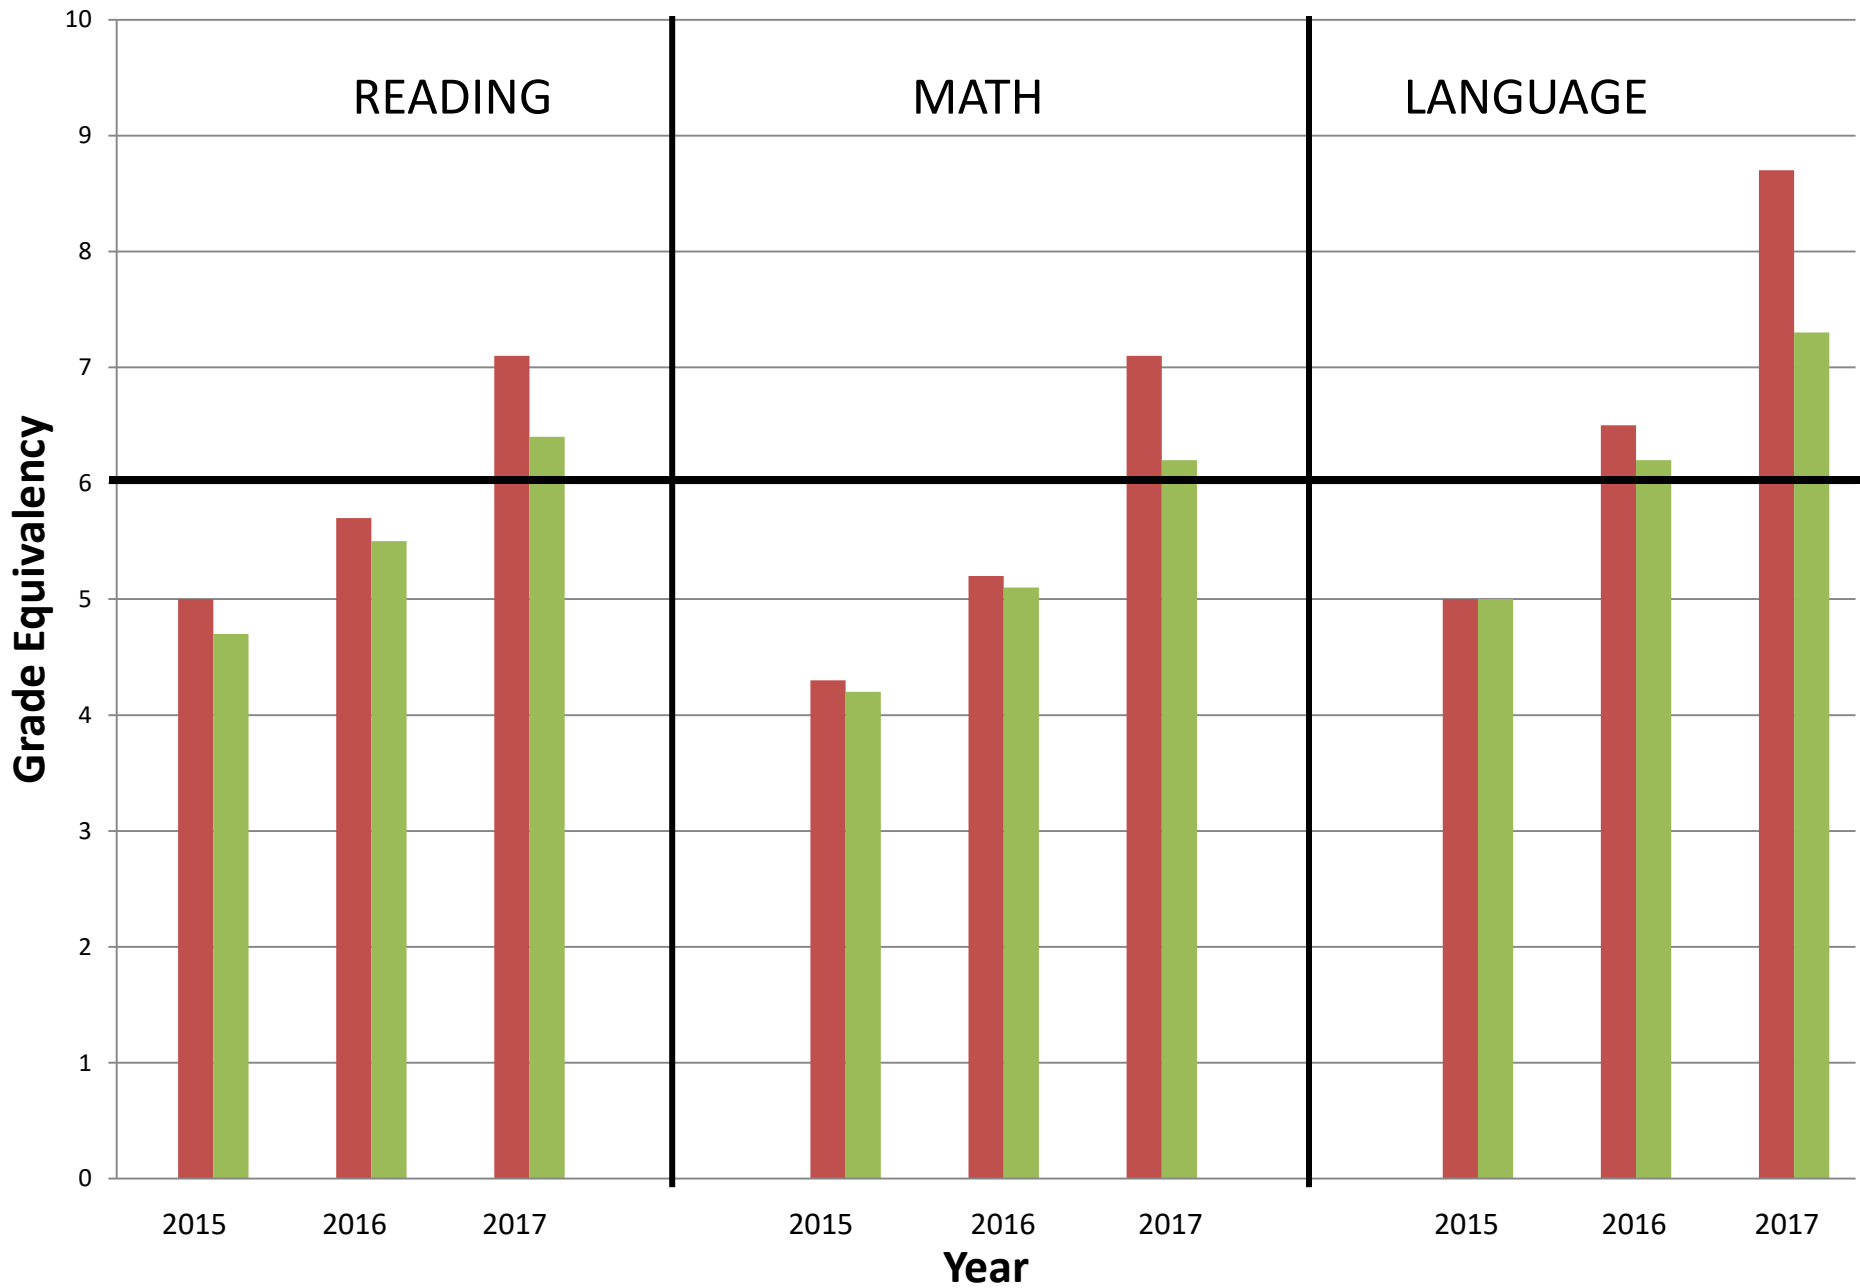

Sixth Grade IA Growth 2017