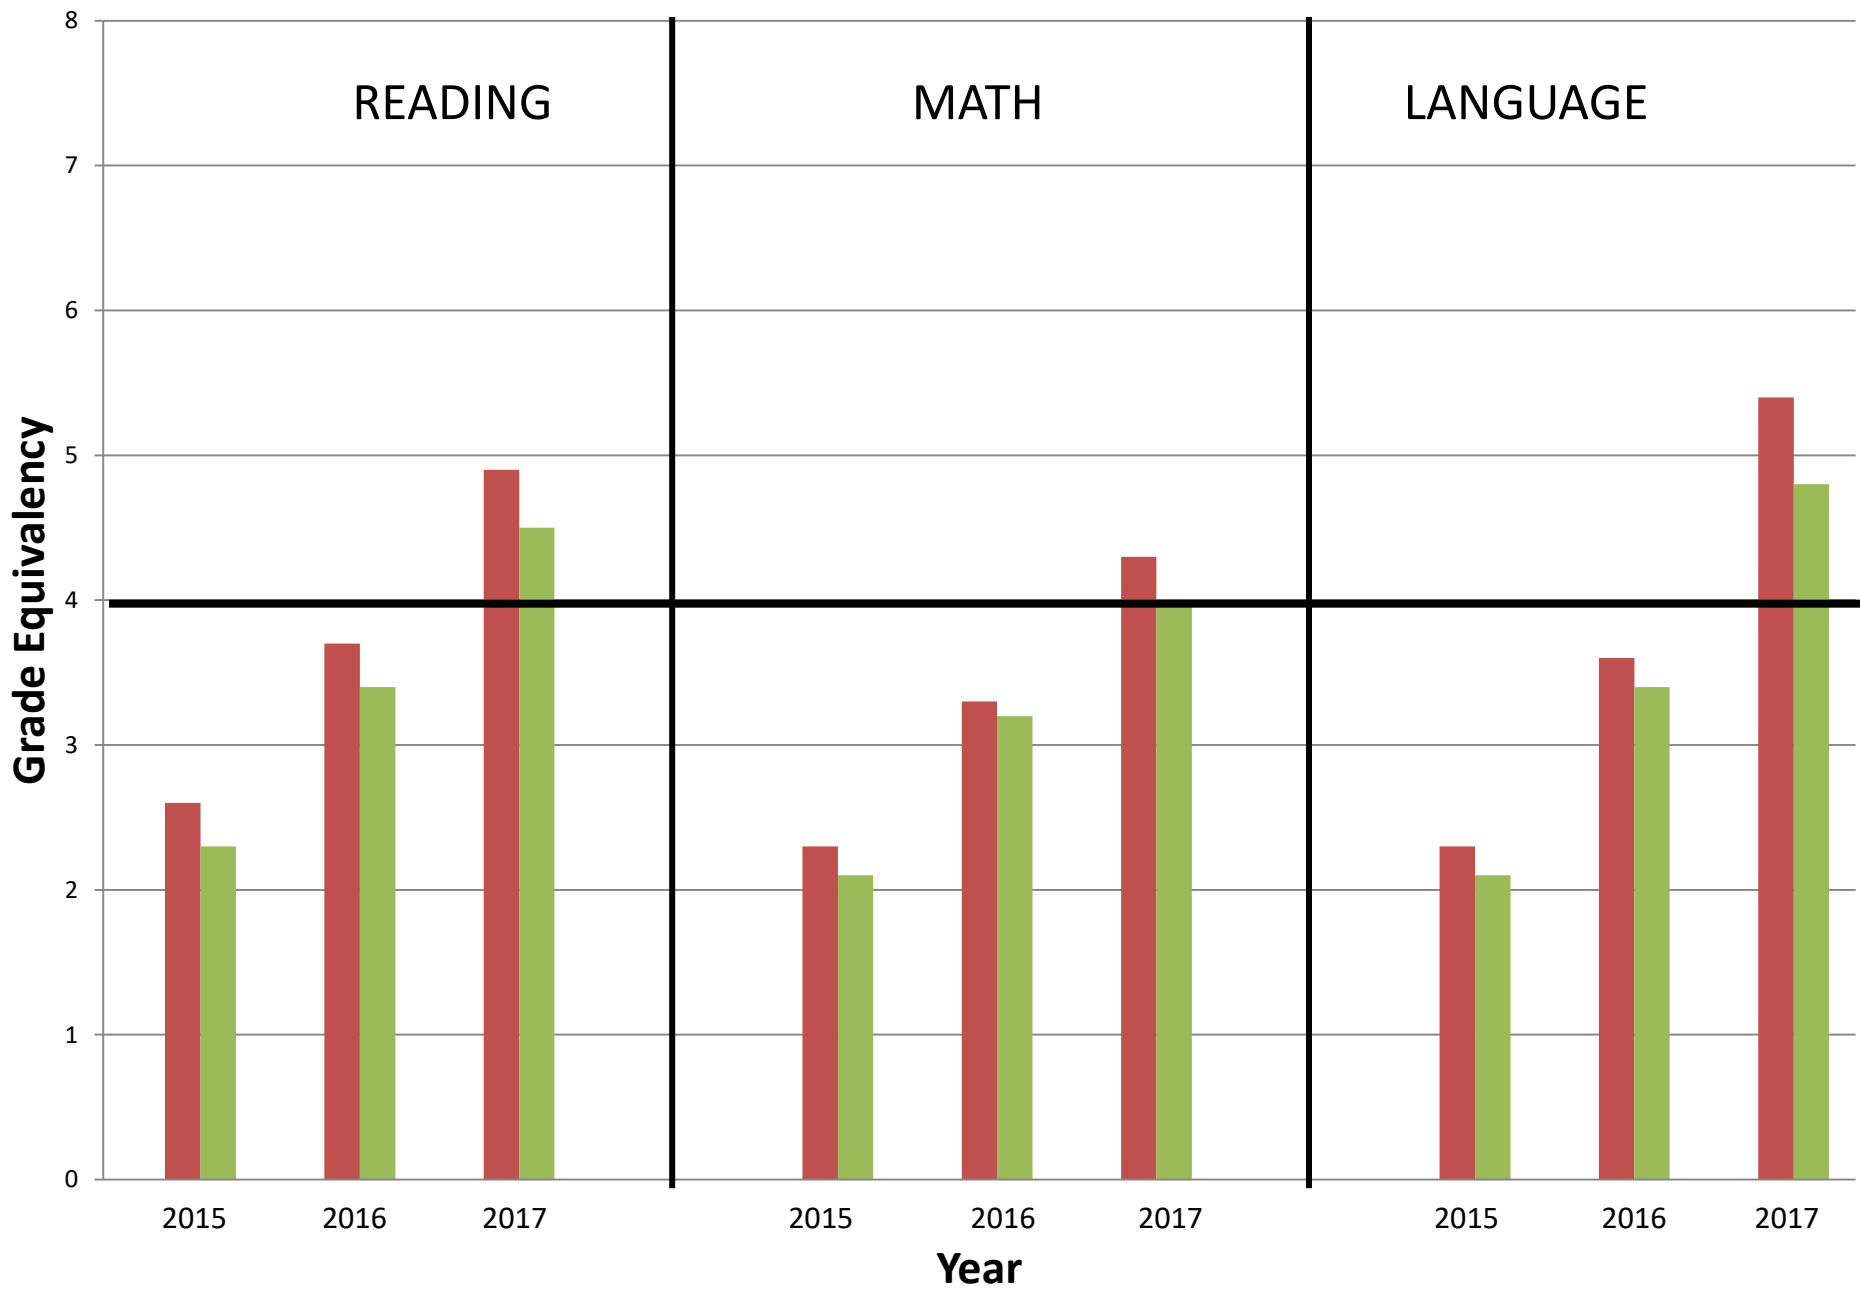

Fourth Grade IA Growth 2017